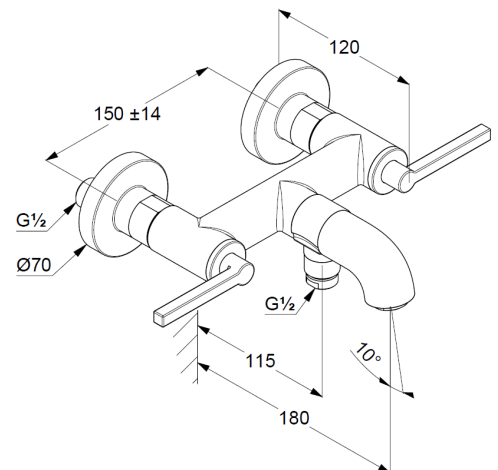

Technische Daten/ Technical Data

KLUDI NOVA FONTE
bath-and shower mixer
DN 15
Style: Puristic

Ref.:
205405315

Finishes:
53 matt white

Product description
Manufacturer KLUDI GmbH & Co. KG
Typ: KLUDI NOVA FONTE
bath-and shower mixer
Ref.: 205405315

bath-and shower mixer
2-handle mixer
wall mounted
automatic diverter: shower/bath
wing handle, metal
aerator, S-Pointer M24
protected against back flow
shower outlet G $\frac{1}{2}$
ceramic headparts 90° (right/left)
flow rate at 3 bar 23 l/min.
S-unions G $\frac{1}{2}$ x G $\frac{3}{4}$

Produktabbildung/ Product picture

Maßzeichnung/ Dimensional drawing

Durchfluss/ Flow rate