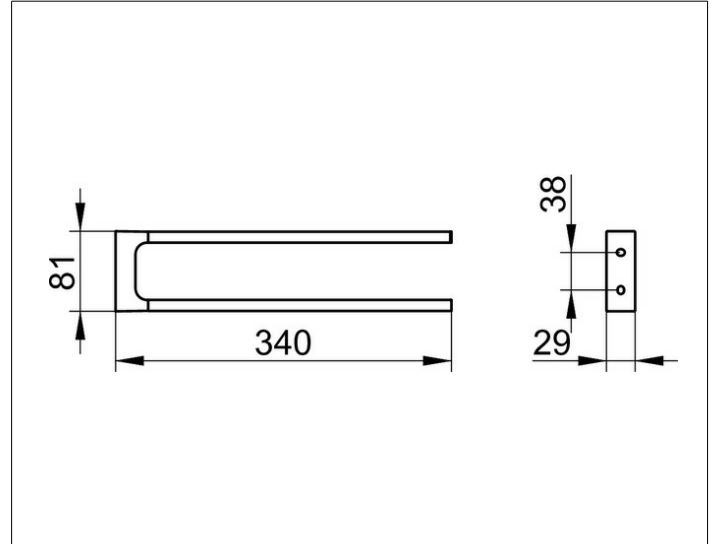

Edition 11

11119030000 Towel holder

PRODUCT

DRAWING

PRODUCT ATTRIBUTES

fixed

SURFACE

brushed bronze

DIMENSION

340 mm