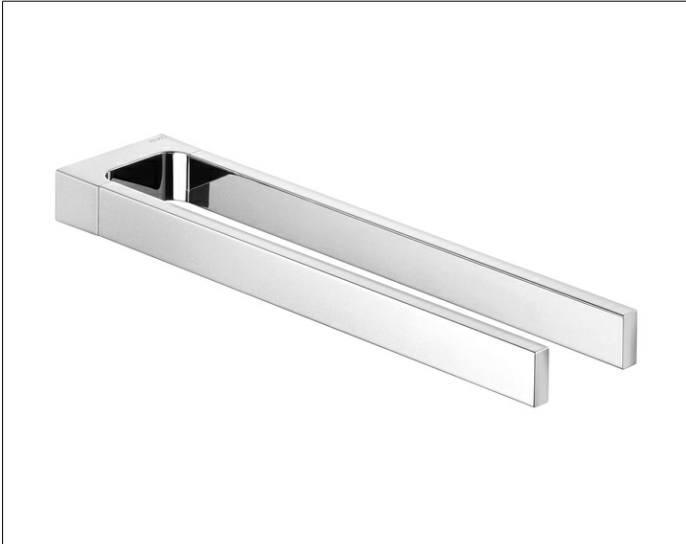

Edition 11

11119030000 Towel holder

PRODUCT

DRAWING

PRODUCT ATTRIBUTES

fixed

SURFACE

brushed bronze

DIMENSION

340 mm