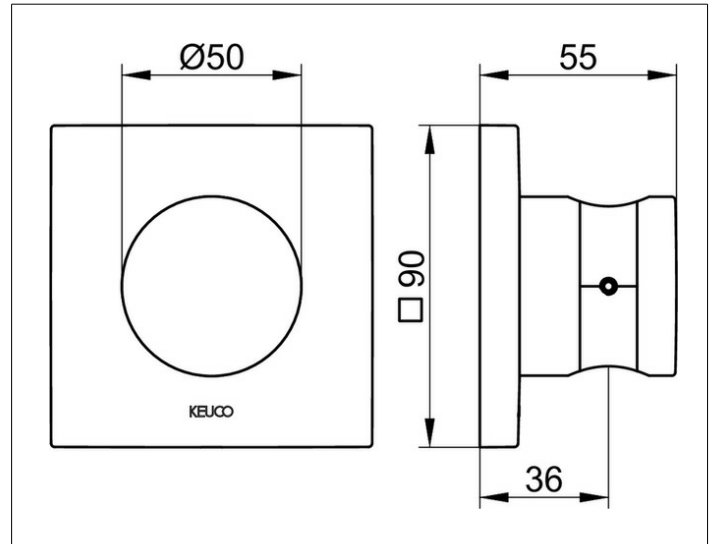

IXMO

59591370002 Wall bracket for hand shower

PRODUCT

DRAWING

PRODUCT ATTRIBUTES

for shower hoses with fitted conical end brackets, with square decorative disc, may be used on the left or right

SURFACE

black matt