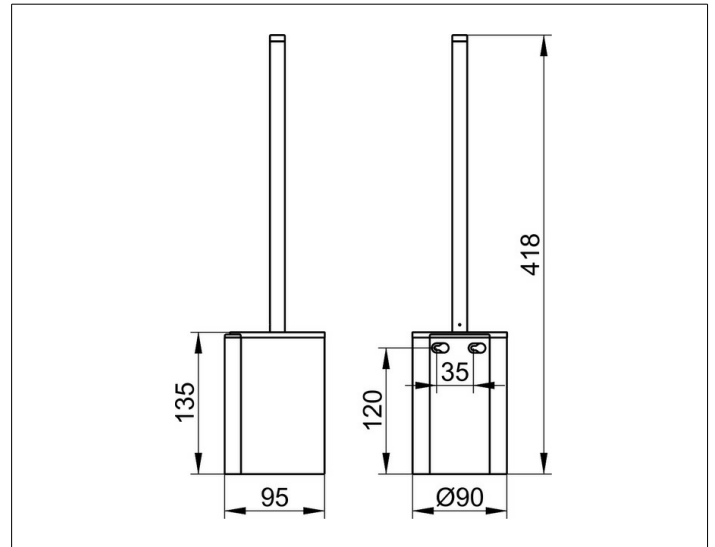

**Plan**  
**14972170100 Toilet brush set**

**PRODUCT**

**DRAWING**

**PRODUCT ATTRIBUTES**

complete with opaque synthetic insert white, brush and spare brush head

**SURFACE**

aluminium silver anodized (E6 EV1)

**SPECIFICATIONS**

KEUCO PLAN toilet brush set 14972170100

aluminum silver anodized (E6 EV1) toilet brush set in a stylish yet functional design

wall mounted model complete with opaque synthetic insert white, brush and spare brush head white, removable synthetic insert for easy cleaning height 135 mm (height including the brush 399 mm), diameter 90 mm, projection 95 mm

The toilet brush is fitted with 2 hidden fixing points  
 incl. corrosion-free mounting material