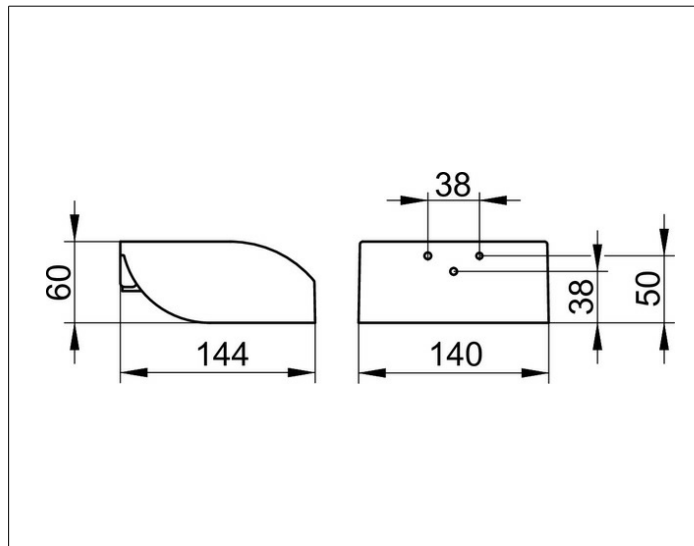

**Elegance NEW**

**11660010000 Toilet paper holder**

**PRODUCT**

**DRAWING**

**PRODUCT ATTRIBUTES**

with lid  
for 100/120 mm wide paper rolls

**SURFACE**

chrome-plated

**SPECIFICATIONS**

KEUCO ELEGANCE Toilet paper with lid 11660010000  
Chrome-plated Toilet paper grip with an elegant shape,  
slightly shaped surfaces with a timeless design,  
easy to clean,  
for Wall mounting  
for 100/120 mm wide paper rolls  
Width 140 mm,  
Height 60 mm  
Projection 144 mm  
The Toilet paper holder will be discretely mounted  
incl. corrosion-free mounting material