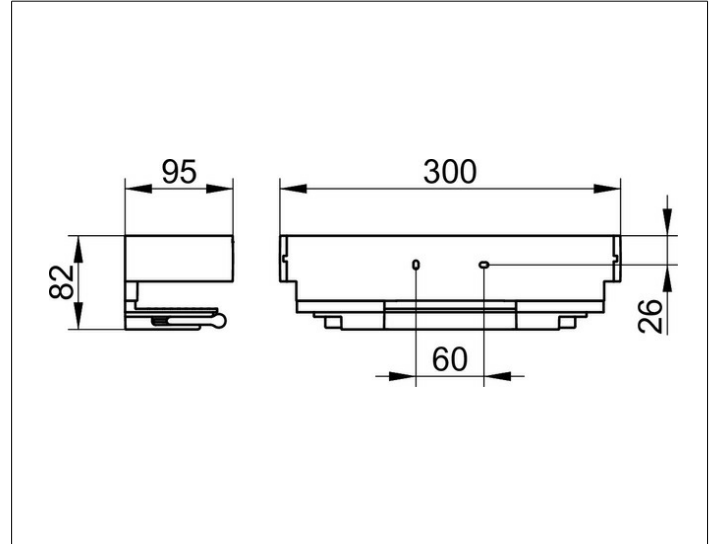

Edition 11

11159010000 Shower basket

PRODUCT

DRAWING

PRODUCT ATTRIBUTES

with integrated glass wiper,
removable, with concealed fastening screws

SURFACE

chrome-plated/aluminum silver anodized