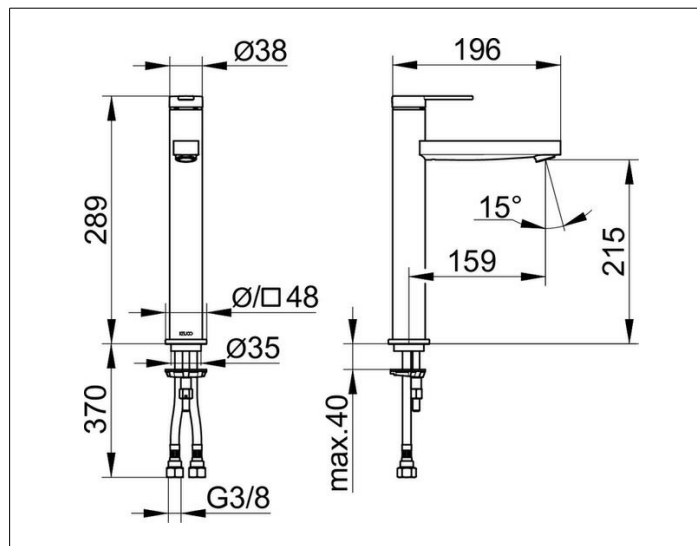

**IXMO**

**59510013100 Single lever basin mixer 210**

**PRODUCT**

**DRAWING**

**PRODUCT ATTRIBUTES**

without pop-up waste,  
mit runder Rosette,  
single hole installation,  
cartridge with ceramic discs,  
aerator M 24x1, adjustable,  
pressure hoses 570 mm, G 3/8 inch,  
flow rate reduced to 7,6 l/min.

**SURFACE**

chrome-plated

**DIMENSION**

IXMO Flat, Rosette rund

**SPECIFICATIONS**

KEUCO, IXMO, Single lever basin mixer 210, 59510013100, Single lever basin mixer in highgloss chrome-plated surface in IXMO FLAT design, without pop-up waste,  
Unique technology, multifunctional minimalism: With IXMO, functions are intelligently combined, Design: round, surface mounting, material: low-dezincification brass, chrome-plated, total height: 291mm, height to bottom edge of aerator: 207mm, width: 48mm, projection: 197mm, rosette size: Ø 48mm, round rosette is included in delivery, square rosette measuring 48 x 48mm is optionally available (article no.: 59599010202)  
single hole installation with quick installation system for wash basins, cartridge: high quality cartridge with ceramic discs,  
single lever mixer, water connection with flexible pressure hoses, length 570mm, thread diameter G 3/8 inch, integrated aerator SLIM SSR M 24x1, adjustable jet angle by +/- 6°, restricted flow rate 7,6 l/min,