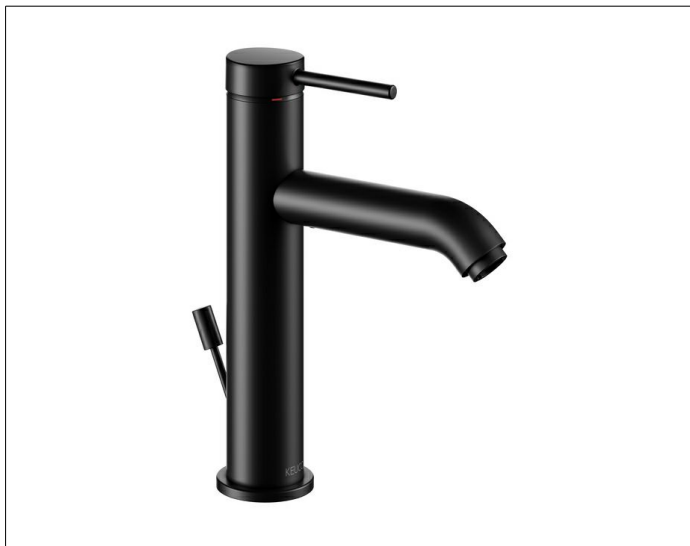

IXMO

59501372001 Single lever basin mixer 130

PRODUCT

DRAWING

PRODUCT ATTRIBUTES

with pop-up waste 1 1/4 inch,
with rosette round,
single hole installation,
cartridge with ceramic discs,
aerator M 20x1, pressure hoses 570 mm, G 3/8 inch
flow rate reduced to 7,0 l/min.

SURFACE

black matt

DIMENSION

IXMO Soft, Rosette rund

SPECIFICATIONS

KEUCO, IXMO, Single lever basin mixer 130, article no.: 59501372001,
Single lever basin mixer in black matt surface in IXMO SOFT design, with
pop-up waste with G 1 1/4 inch connection thread,
Unique technology, multifunctional minimalism: With IXMO, functions are
intelligently combined, Design: round, surface mounting, material: low-
dezincification brass, black matt, total height: 210mm, height to bottom edge
of aerator: 126mm, width: 48mm, projection: 162mm, rosette size: Ø 48mm,
round rosette is included in delivery, square rosette measuring 48 x 48mm is
optionally available (article no.: 59599370202)
single hole installation with quick installation system for wash basins,
cartridge: high quality cartridge with ceramic discs, single lever mixer, water
connection with flexible pressure hoses, length 435mm, thread diameter G
3/8 inch, integrated aerator M20x1, restricted flow rate 7,0 l/min