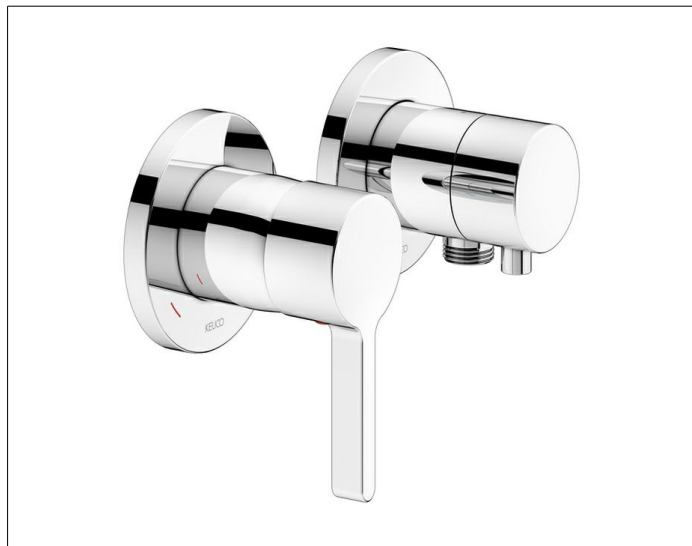

**Edition 400**

**51551011121 2-way single lever mixer set with wall outlet for shower hose**

**PRODUCT**

**DRAWING**

**PRODUCT ATTRIBUTES**

Consisting of:

- Single lever mixer
- Mixing cartridge with ceramic sealing gaskets, temperature controlled handle, sleeve, rosette (round) and installation unit
- Diverter valve handle, sleeve rosette (round) and diverter with backflow preventer

**SURFACE**

chrome-plated

**SPECIFICATIONS**

KEUCO EDITION 400 Single lever mixer set 51551011121, consisting of:

KEUCO Single lever mixer UP DN15, 51551 010001 highgloss chrome-plated single lever mixer for shower and bath made of low-dezincification brass, with round rosette, freely positionable, installation depth 80 - 110 mm, casing soundproofed, highquality mixing cartridge with ceramic sealing gaskets and temperature controlled, Set consisting of: handle (EDITION 400), sleeve, rosette (round) and installation unit, total height with handle 135 mm, rosette Ø 90mm, thickness 10 mm, total projection 80 mm, suitable for concealed installation unit article no. 59551000070

KEUCO IXMO Single lever mixer set consisting of: diverter valve with wall outlet for shower hose UP DN15, 59556 011101 2 way diverter valve made of high-gloss chrome-plated brass with IXMO handle Comfort and round rosette, freely positionable, installation depth 80-110 mm, with adjustment option for fine assembly for handle and rosette, with wall outlet for shower hose G 1/2 inch, rosette Ø 90 mm, thickness 10 mm, total projection 80 mm, The wall outlet for shower hose is intrinsically safe against backflow according to DIN EN 1717. All inlets planned below the water inlet line are to be checked and, if necessary, according to DIN 1988 secure against backflow. Set consisting of: handle, casing, rosette (round) and diverter valve, suitable for concealed installation unit article no. 59556000170

Essential for installation: Rough part set 59951 002170  
Please order separately!