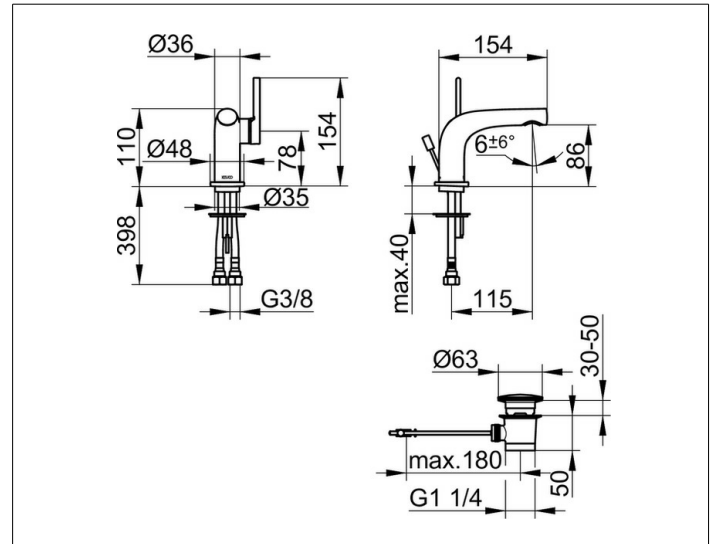

Edition 400

51504130000 Single lever basin mixer 80

PRODUCT

DRAWING

PRODUCT ATTRIBUTES

with pop-up waste 1 1/4 inch,
single hole installation,
cartridge with ceramic discs,
aerator SLIM SSR M 24x1, adjustable,
pressure hoses 435 mm, G 3/8 inch
flow rate reduced to 7,6 l/min.

SURFACE

brushed black chrome