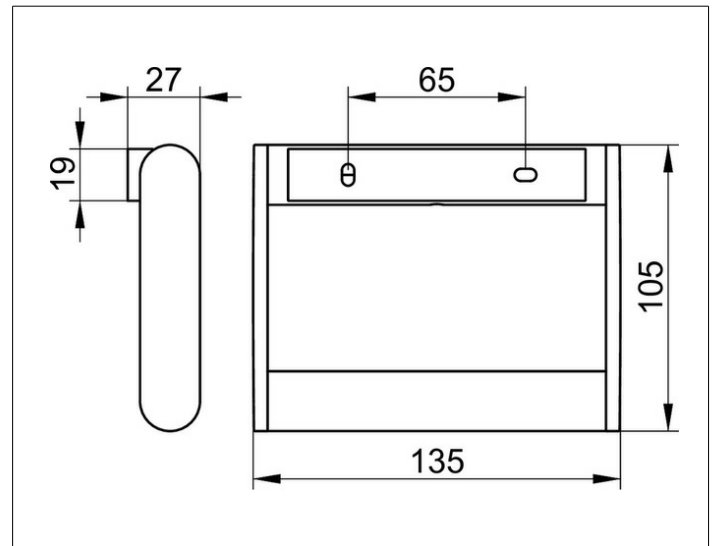

Plan
14961070000 Toilet paper holder

PRODUCT

DRAWING

PRODUCT ATTRIBUTES

for 100/120 mm wide paper rolls,
 with anti-theft device

SURFACE

stainless steel

SPECIFICATIONS

KEUCO PLAN toilet paper holder 14961070000
 Toilet paper holder in high grade stainless steel, in a stylish yet functional design
 closed version
 suitable for 100/120 mm wide toilet rolls
 double anti-theft device, suitable for public areas
 width 135 mm, height 105 mm, projection 27 mm
 The toilet paper holder is fitted with 2 hidden fixing points
 incl. corrosion-free mounting material