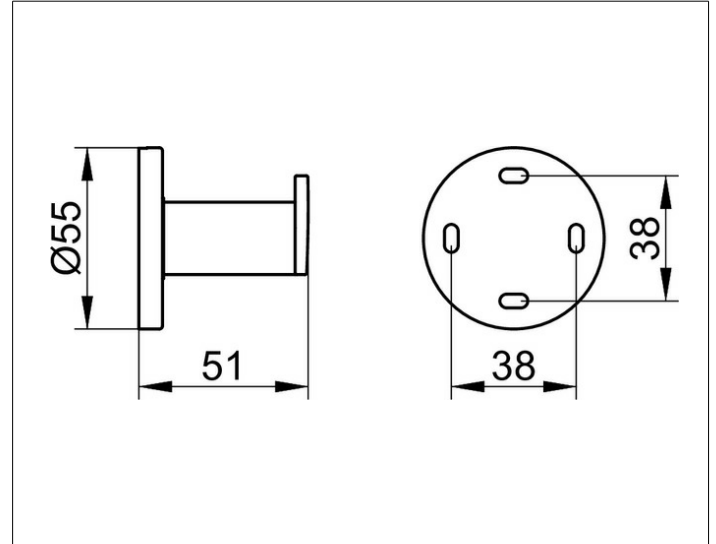

Plan
14914010000 Towel hook

PRODUCT

DRAWING

SURFACE

chrome-plated

DIMENSION

52 mm

SPECIFICATIONS

KEUCO PLAN towel hook 14914010000
 chrome-plated towel hook
 In a stylish yet functional design
 Easy to clean
 With round rosette, Ø 55 mm, depth 51 mm
 The towel hook is fitted with 2 hidden fixing points
 incl. corrosion-free mounting material