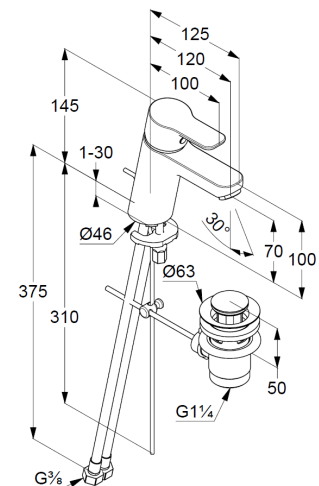

Technische Daten/ Technical Data

KLUDI PURE&EASY
single lever basin mixer 70
DN 15

Ref.:
373880565WR4

Finishes:
05 chrome

Product description
Manufacturer KLUDI GmbH & Co. KG
Typ: KLUDI PURE&EASY
single lever basin mixer 70
Ref.: 373880565WR4

basin mixer
single lever mixer
1-hole mounted
solid handle, metal
aerator M24 PCA
ceramic cartridge with hot water safety device
middle position cold water
flow rate at 3 bar 3,8 l/min.
flexible hoses G $\frac{3}{8}$ DVGW approved
rapid installation set
pop up waste G1 $\frac{1}{4}$ metal

Produktabbildung/ Product picture

Maßzeichnung/ Dimensional drawing

Durchfluss/ Flow rate