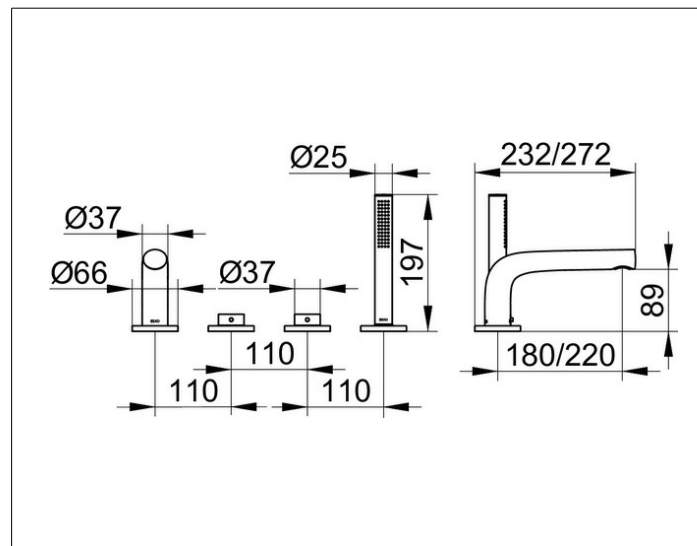

Edition 400

51530130200 Bath controls & hand-shower

PRODUCT

DRAWING

PRODUCT ATTRIBUTES

4-hole bath set, deck-mounted
 aerator SLIM SSR M 24x1, adjustable,
 ceramic valves for temperature and volume control/diverter,
 concealable hand shower with 1500 mm hose,
 pressure hoses 600 mm thread size M 12x1 x G 1/2 inch
 with backflow preventer

SURFACE

brushed black chrome

DIMENSION

Ausladung 220 mm