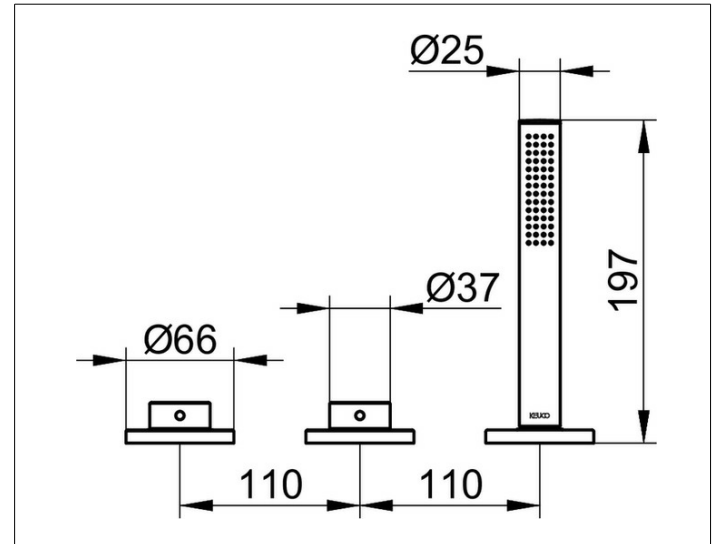

Edition 400

51530030500 Bath controls & hand-shower

PRODUCT

DRAWING

PRODUCT ATTRIBUTES

3-hole bath set, deck-mounted
 ceramic valve for temperature control
 and valve for volume control / diverter,
 concealable hand shower with 1500 mm hose,
 pressure hoses 600 mm thread size M 12x1 x G 1/2 inch
 with backflow preventer

SURFACE

brushed bronze