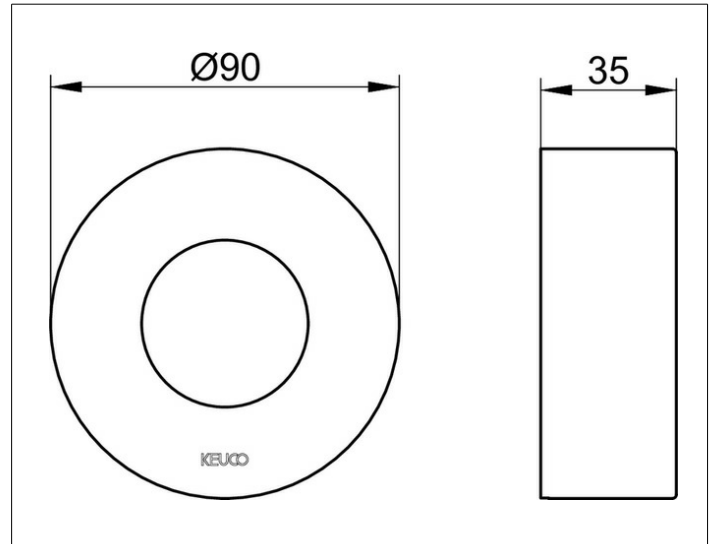

**IXMO**

**59553170281 Extension rosette**

**PRODUCT**

**DRAWING**

**PRODUCT ATTRIBUTES**

round, brass,  
for installation between tiles and finish set  
for installation of the thermostat battery in walls  
with a low wall thickness, installation depth 55 - 80 mm

**SURFACE**

aluminium finish

**DIMENSION**

Höhe 25 mm