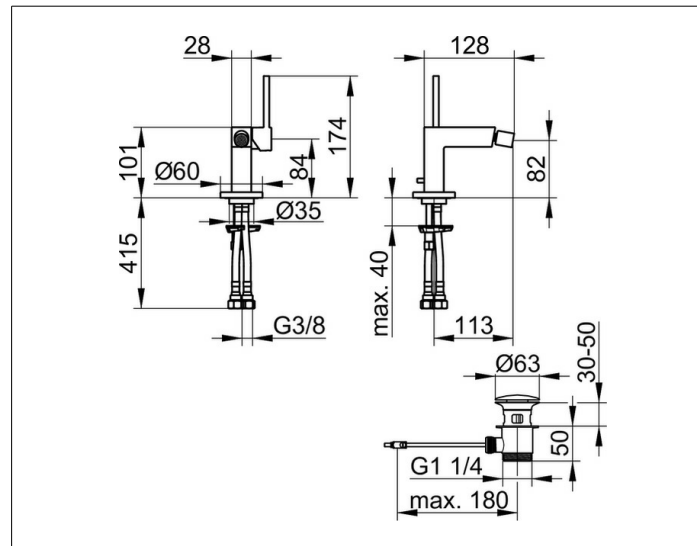

Edition 90

59009010000 Single lever bidet mixer

PRODUCT

DRAWING

PRODUCT ATTRIBUTES

with pop-up waste 1 1/4 inch
 single hole installation
 cartridge with ceramic discs
 Ball-joint aerator cache TJ M 18,5x1
 pressure hoses 435 mm, G 3/8 inch
 flow rate reduced to 7,6 l/min.

SURFACE

chrome-plated