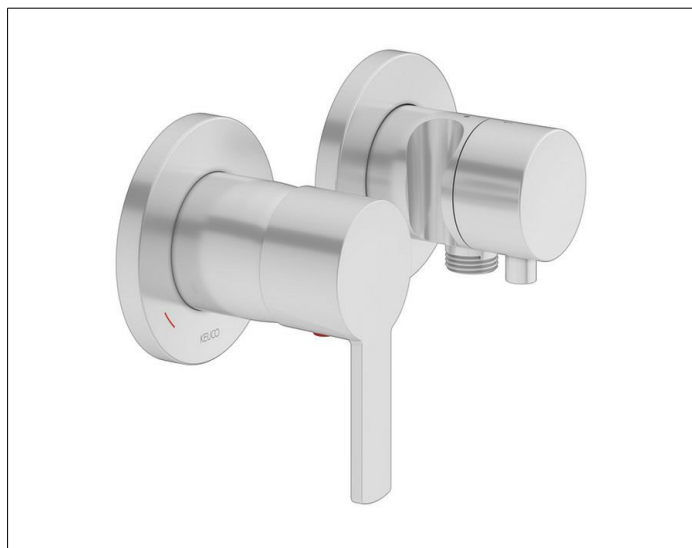

Plan blue

53951171221 2-way single lever mixer set with wall outlet for shower hose and hand shower bracket

PRODUCT

DRAWING

PRODUCT ATTRIBUTES

Consisting of:

- Single lever mixer
- Mixing cartridge with ceramic sealing gaskets, temperature controlled handle, sleeve, rosette (round) and installation unit
- Diverter valve for shower hoses with fitted conical end brackets handle, sleeve rosette (round) and diverter with backflow preventer

SURFACE

aluminium finish

SPECIFICATIONS

KEUCO PLAN BLUE Single lever mixer set 53951 171221, consisting of:

KEUCO Single lever mixer UP DN15, 53951 170001
Single lever mixer with aluminium finish surface, for shower and bath made of low-dezincification brass, with round rosette, freely positionable, installation depth 80 - 110 mm, casing soundproofed, noise tested, suitable for boilers, highquality mixing cartridge with ceramic sealing gaskets and temperature controlled,

Set consisting of:
handle (PLAN BLUE), sleeve, rosette (round) and installation unit, total height with handle 128 mm, rosette Ø 90mm, thickness 10 mm, total projection 80 mm, suitable for concealed installation unit article no. 59551000070

KEUCO IXMO 2 way diverter valve with wall outlet for shower hose and hand shower bracket UP DN15, 59556 171201

2 way diverter valve with aluminium finish surface with IXMO handle Comfort and round rosette, freely positionable, noise tested, suitable for boilers, installation depth 80-110 mm, with adjustment option for fine assembly for handle and rosette, with wall outlet for shower hose G 1/2 inch, rosette Ø 90 mm, thickness 10 mm, total projection 80 mm,