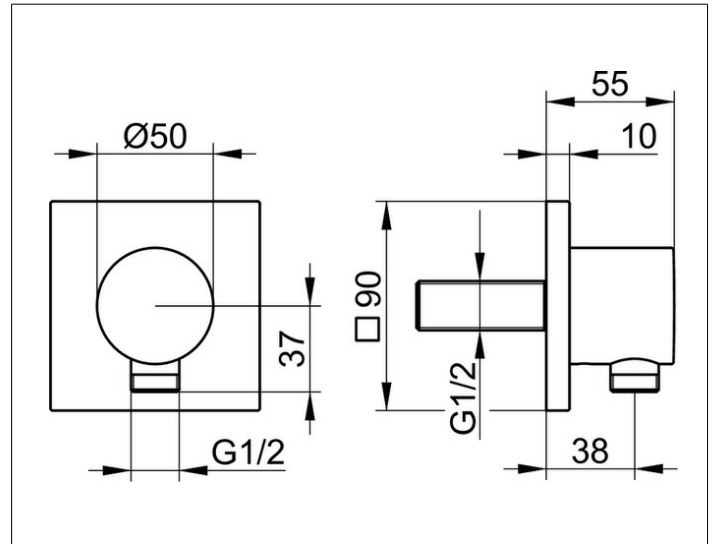

IXMO

59547130002 Wall outlet for shower hose DN 15

PRODUCT

DRAWING

PRODUCT ATTRIBUTES

with square decorative disc
intrinsically safe against backflow

SURFACE

brushed black chrome