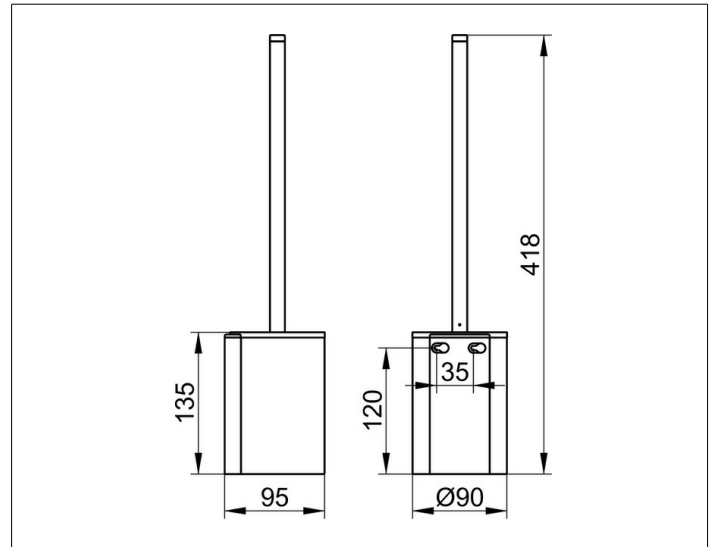

**Plan**

**14972070100 Toilet brush set**

**PRODUCT**

**DRAWING**

**PRODUCT ATTRIBUTES**

complete with opaque synthetic insert white, brush and spare brush head

**SURFACE**

stainless steel

**SPECIFICATIONS**

KEUCO PLAN toilet brush set 14972070100

high grade stainless steel toilet brush set in a stylish yet functional design wall mounted model complete with opaque synthetic insert black, brush and spare brush head black, removable synthetic insert for easy cleaning height 135 mm (height including the brush 399 mm), diameter 90 mm, projection 95 mm

The toilet brush is fitted with 2 hidden fixing points  
incl. corrosion-free mounting material