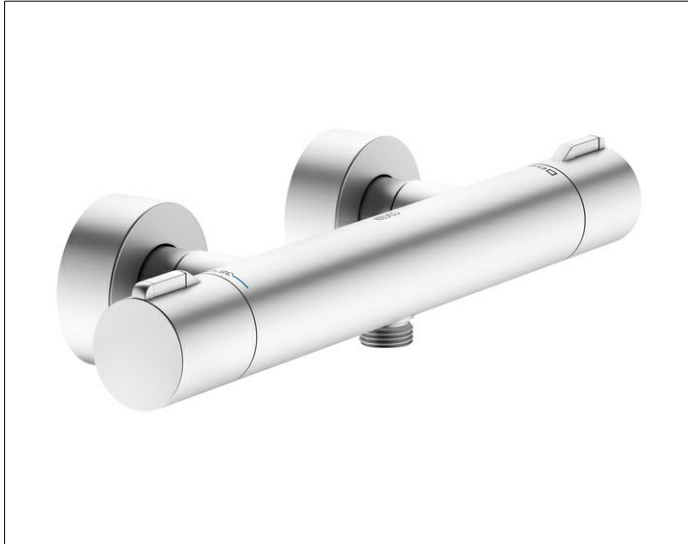

**Plan blue**

**53926171001 Thermostatic mixer for shower DN 15**

**PRODUCT**

**DRAWING**

**PRODUCT ATTRIBUTES**

exposed, safety cut-off at 38°,  
 stop and mixing valve with ceramic sealing gaskets  
 depth gauge 150 +/- 14 mm,  
 hose connection DN 15,  
 intrinsically safe against backflow  
 suitable for water heaters

**SURFACE**

aluminium finish

**SPECIFICATIONS**

KEUCO PLAN BLUE Thermostatic mixer DN15 for shower, 53926 171001  
 in aluminum finish, DN 15,  
 in an aesthetic, functional design,  
 for exposed mounting,  
 connection type: S-connections G1/2,  
 hose connection G1/2,  
 safety cut-off at 38°,  
 handle with 50% quantity limit,  
 intrinsically safe against backflow  
 rough part diameter 40 mm, width 321 mm  
 projection max. 105 mm,  
 gauge 150 mm, tolerance class +/- 15 mm