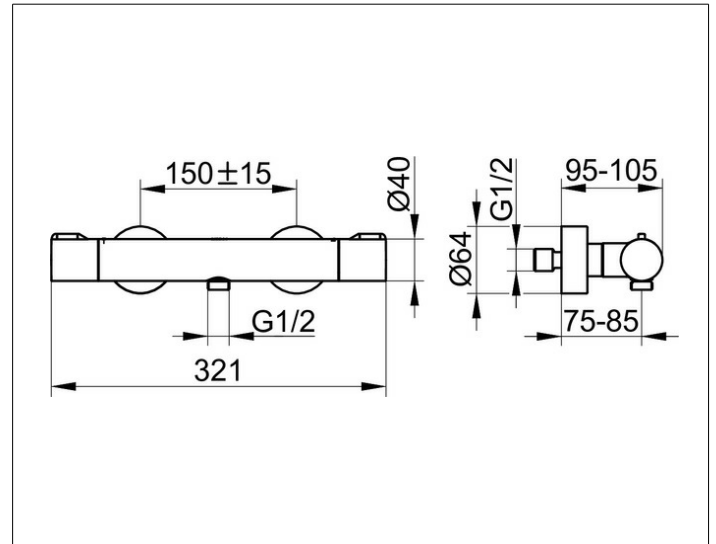

**Plan blue**

**53926171001 Thermostatic mixer for shower DN 15**

**PRODUCT**

**DRAWING**

**PRODUCT ATTRIBUTES**

exposed, safety cut-off at 38°,  
 stop and mixing valve with ceramic sealing gaskets  
 depth gauge 150 +/- 14 mm,  
 hose connection DN 15,  
 intrinsically safe against backflow  
 suitable for water heaters

**SURFACE**

aluminium finish

**SPECIFICATIONS**

KEUCO PLAN BLUE Thermostatic mixer DN15 for shower, 53926 171001  
 in aluminum finish, DN 15,  
 in an aesthetic, functional design,  
 for exposed mounting,  
 connection type: S-connections G1/2,  
 hose connection G1/2,  
 safety cut-off at 38°,  
 handle with 50% quantity limit,  
 intrinsically safe against backflow  
 rough part diameter 40 mm, width 321 mm  
 projection max. 105 mm,  
 gauge 150 mm, tolerance class +/- 15 mm