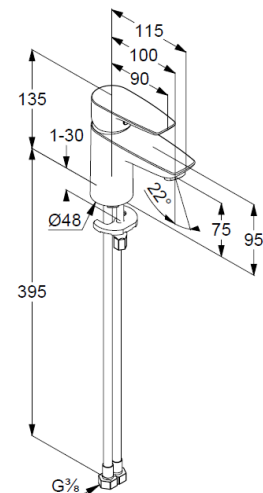

Technische Daten/ Technical Data

KLUDI PURE&SOLID
single lever basin mixer 75
DN 15

Ref.:
343890575WR4

Finishes:
05 chrome

Product description
Manufacturer KLUDI GmbH & Co. KG
Typ: KLUDI PURE&SOLID
single lever basin mixer 75
Ref.: 343890575WR4

basin mixer
single lever mixer
1-hole mounted
solid handle, metal
aerator M24 PCA
ceramic cartridge with hot water safety device
middle position cold water
flow rate at 3 bar 3,8 l/min.
flexible hoses G $\frac{3}{8}$ DVGW approved
rapid installation set

Produktabbildung/ Product picture

Maßzeichnung/ Dimensional drawing

Durchfluss/ Flow rate