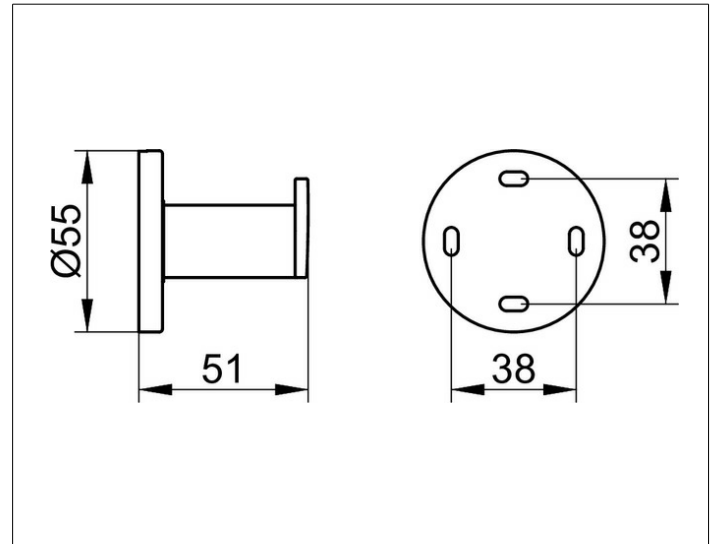

Plan
14914170000 Towel hook

PRODUCT

DRAWING

SURFACE

aluminium silver anodized/chrome-plated

DIMENSION

52 mm

SPECIFICATIONS

KEUCO PLAN towel hook 14914170000
 Aluminum silver anodized (E6 EV1)/chrome-plated towel hook
 In a stylish yet functional design
 Easy to clean
 With round rosette, Ø 55 mm, depth 51 mm
 The towel hook is fitted with 2 hidden fixing points
 incl. corrosion-free mounting material