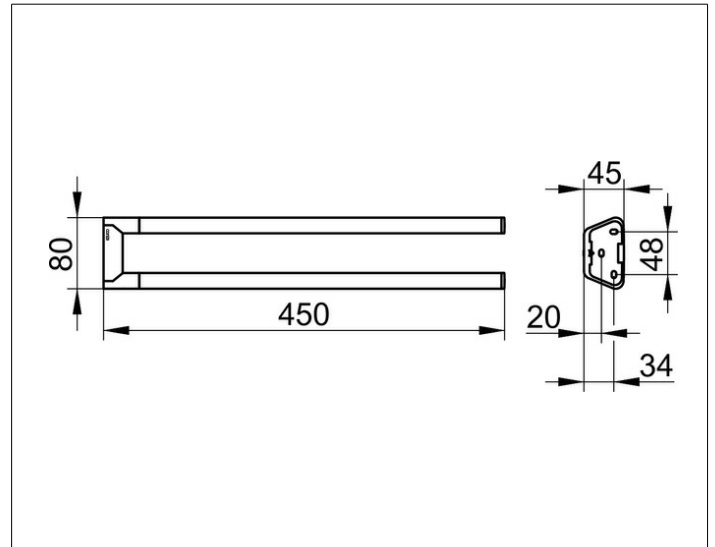

Collection REVA

12818010000 Towel holder

PRODUCT

DRAWING

PRODUCT ATTRIBUTES

fixed

SURFACE

chrome-plated

DIMENSION

450 mm

SPECIFICATIONS

KEUCO COLLECTION REVA - Towel holder, two arms - 12818010000

The perfect fit - The practical little helpers.

Perfection in detail - The one that connects Combination of design and function - 2 arms - Fixed

Width / \varnothing : 80 mm - Height: 45 mm - Dimension: 450 mm

Material: Metal

Surface: chrome

The product can be screwed or glued - concealed fastening - including corrosion-free fastening material

Optional glue set

Glue set no. 6 for towel holder - Art.no.glueset 4994000600

Articlenumber: 12818010000