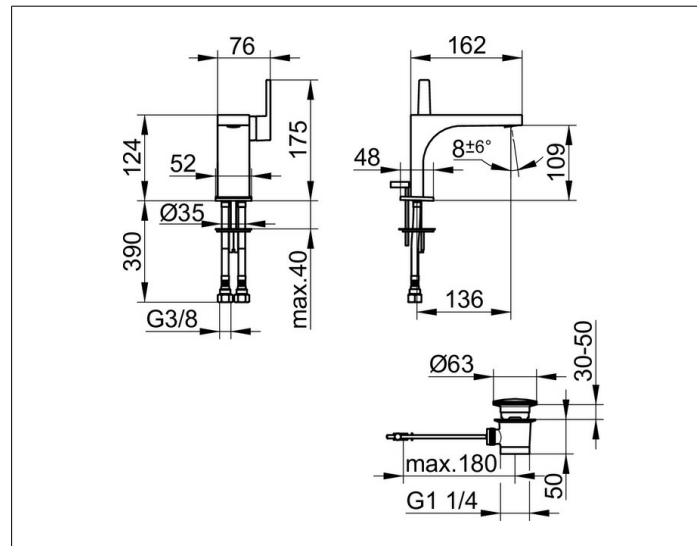

Edition 11

51104130000 Single lever basin mixer 110

PRODUCT

DRAWING

PRODUCT ATTRIBUTES

with pop-up waste 1 1/4 inch,
 single hole installation,
 cartridge with ceramic discs,
 aerator SLIM SSR M 24x1, adjustable,
 pressure hoses 435 mm, G 3/8 inch
 flow rate reduced to 7,6 l/min.

SURFACE

brushed black chrome