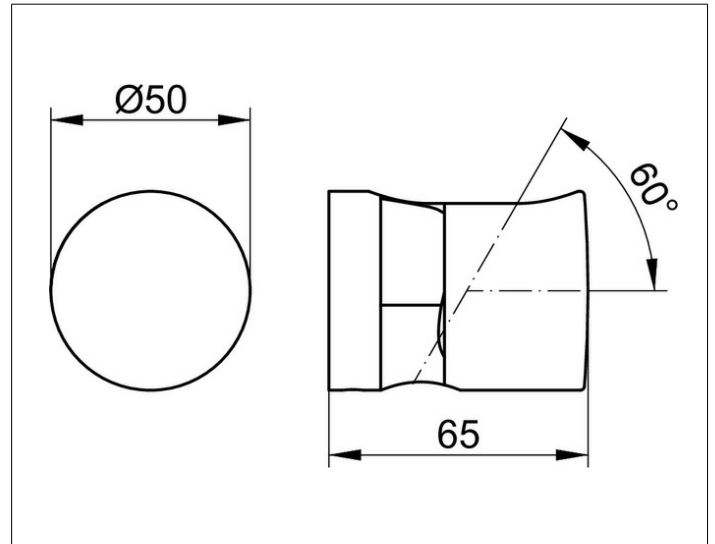

IXMO

59591010000 Wall bracket for hand shower

PRODUCT

DRAWING

PRODUCT ATTRIBUTES

for shower hoses with fitted conical end brackets

Hand shower can be placed in 2 positions:

90° vertical / 60° angle