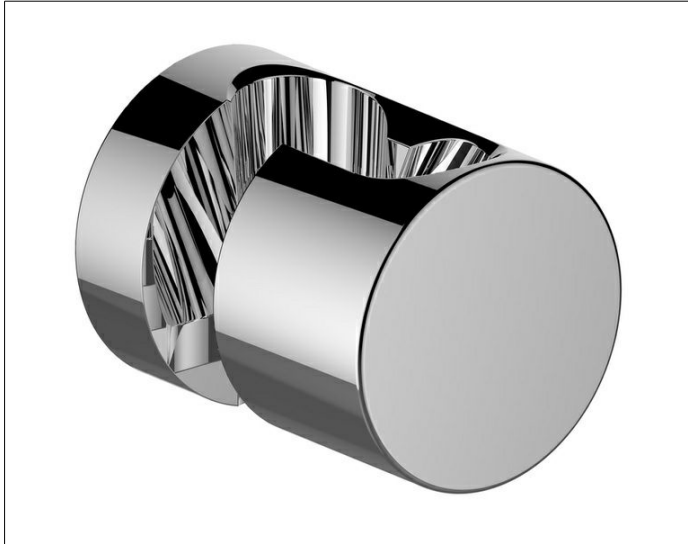

IXMO

59591010000 Wall bracket for hand shower

PRODUCT

DRAWING

PRODUCT ATTRIBUTES

for shower hoses with fitted conical end brackets

Hand shower can be placed in 2 positions:

90° vertical / 60° angle

SURFACE

chrome-plated