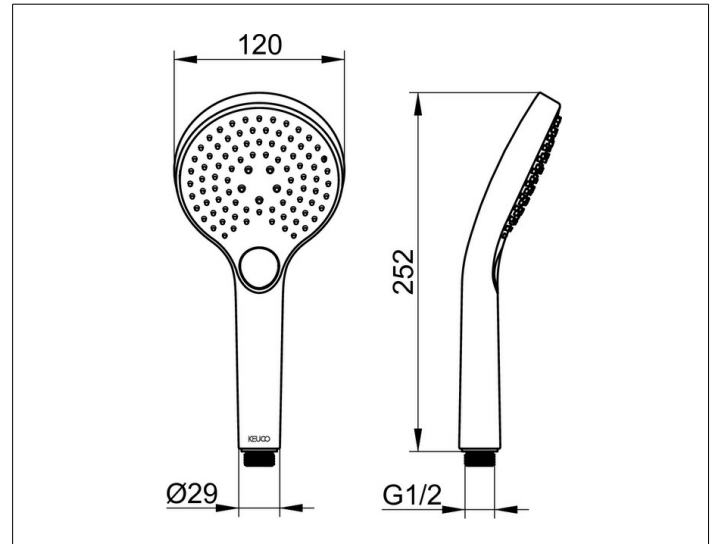

IXMO

59580010300 Hand shower

**PRODUCT**

**DRAWING**

**PRODUCT ATTRIBUTES**

with anti limescale device  
 triple spray function:  
 normal, soft, massage  
 suitable for combination boilers  
 restricted flow rate 12 l/min.

**SURFACE**

chrome-plated