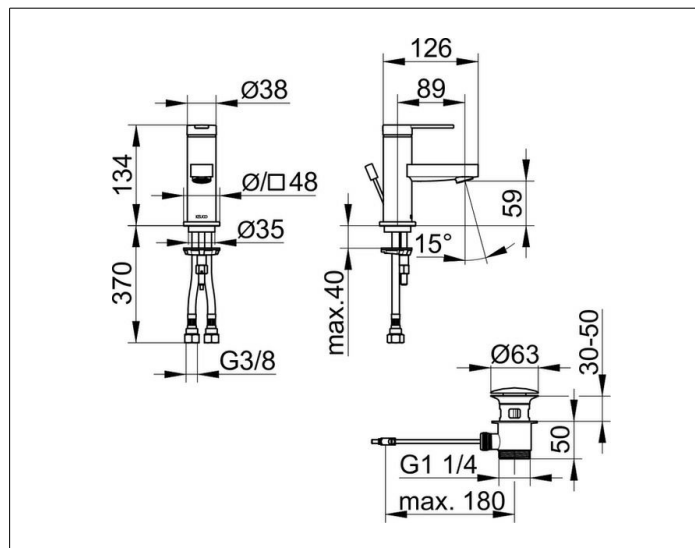

IXMO

59504013000 Single lever basin mixer 60

PRODUCT

DRAWING

PRODUCT ATTRIBUTES

with pop-up waste 1 1/4 inch,
mit runder Rosette,
single hole installation,
cartridge with ceramic discs,
aerator M 24x1, adjustable,
pressure hoses 435 mm, G 3/8 inch,
flow rate reduced to 7,6 l/min.

SURFACE

chrome-plated

DIMENSION

IXMO Flat, Rosette rund

SPECIFICATIONS

KEUCO, IXMO, Single lever basin mixer 60, 59504013000, Single lever basin mixer in highgloss chrome-plated surface in IXMO FLAT design, with pop-up waste with G 1 1/4 inch connection thread, Unique technology, multifunctional minimalism: With IXMO, functions are intelligently combined, Design: round, surface mounting, material: low-dezincification brass, chrome-plated, total height: 137mm, height to bottom edge of aerator: 53mm, width: 48mm, projection: 120mm, rosette size: Ø 48mm, round rosette is included in delivery, square rosette measuring 48 x 48mm is optionally available (article no.: 59599010202) single hole installation with quick installation system for wash basins, cartridge: high quality cartridge with ceramic discs, single lever mixer, water connection with flexible pressure hoses, length 435mm, thread diameter G 3/8 inch, integrated aerator SLIM SSR M 24x1, adjustable jet angle by +/- 6°, restricted flow rate 7,6 l/min