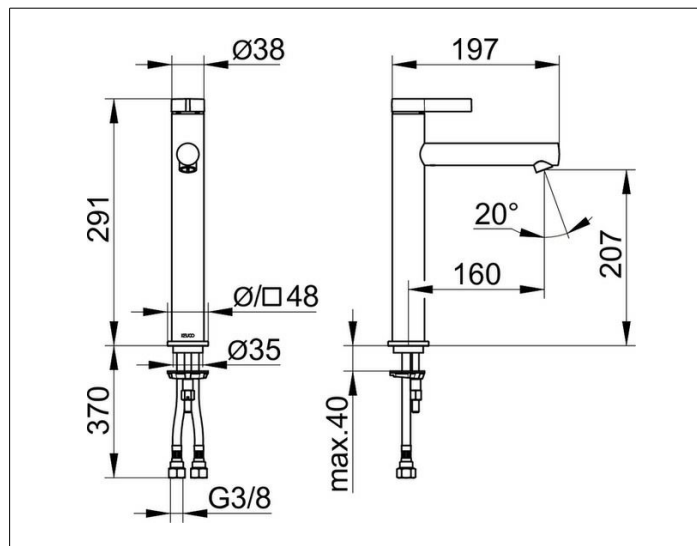

**IXMO**

**59510371100 Single lever basin mixer 210**

**PRODUCT**

**DRAWING**

**PRODUCT ATTRIBUTES**

without pop-up waste,  
mit runder Rosette,  
single hole installation,  
cartridge with ceramic discs,  
aerator M 20x1, pressure hoses 570 mm, G 3/8 inch  
flow rate reduced to 7,0 l/min.

**SURFACE**

black matt

**DIMENSION**

IXMO Pure, Rosette rund

**SPECIFICATIONS**

KEUCO, IXMO, Single lever basin mixer 210, 59510371100, Single lever basin mixer in black matt surface in IXMO PURE design, without pop-up waste,  
Unique technology, multifunctional minimalism: With IXMO, functions are intelligently combined, Design: round, surface mounting, material: low-dezincification brass, black matt, total height: 291mm, height to bottom edge of aerator: 207mm, width: 48mm, projection: 197mm, rosette size: Ø 48mm, round rosette is included in delivery, square rosette measuring 48 x 48mm is optionally available (article no.: 59599370202)  
single hole installation with quick installation system for wash basins, cartridge: high quality cartridge with ceramic discs,  
single lever mixer, water connection with flexible pressure hoses, length 570mm, thread diameter G 3/8 inch, integrated aerator M20x1, restricted flow rate 7,0 l/min