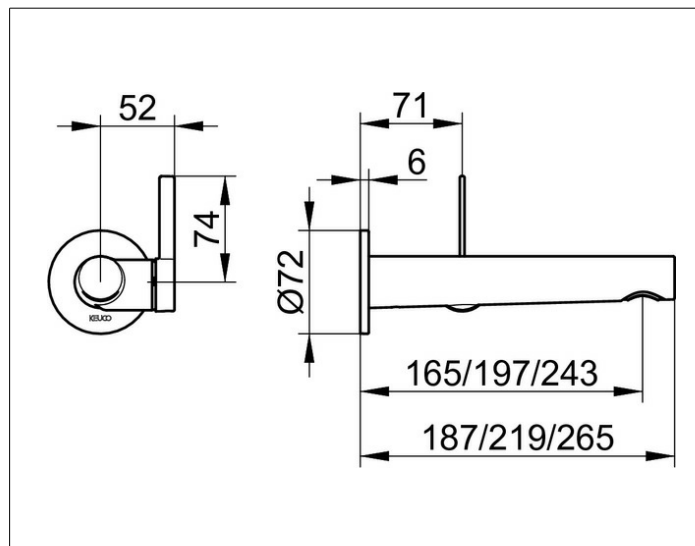

IXMO

59516012101 Single lever basin mixer

PRODUCT

DRAWING

PRODUCT ATTRIBUTES

concealed, DN 15, with round decorative disc, mixing cartridge with ceramic sealing gaskets aerator SLIM SSR M 24x1, adjustable, flow rate limited to 7,6 l/min. in combination with rough part 59916 000075

SURFACE

chrome-plated

DIMENSION

Ausladung 243 mm/IXMO Pure

SPECIFICATIONS

KEUCO IXMO Single lever basin mixer 59516012101 highgloss chrome-plated single lever basin mixer, made of low-dezincification brass, concealed, with round decorative disc, high-quality cartridge with ceramic discs metal actuator, disc diameter 72 mm, thickness 6 mm, outlet diameter 36 mm, rough part diameter 88 mm (incl. lever unit), total projection 243 mm, water leakage at 245 mm, aerator SLIM SSR M 24x1, flow angle adjustable +/-8° flow rate limited to 7,6 l/min.

Note:

Suitable rough part 59916000075