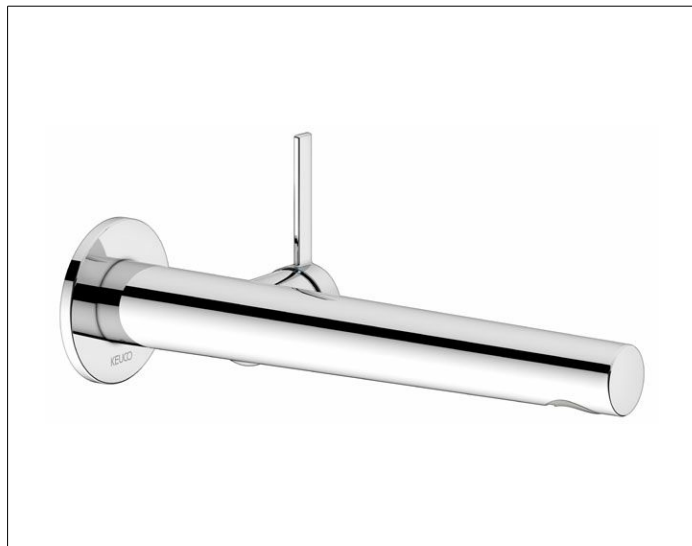

IXMO

59516012101 Single lever basin mixer

PRODUCT

DRAWING

PRODUCT ATTRIBUTES

concealed, DN 15, with round decorative disc, mixing cartridge with ceramic sealing gaskets aerator SLIM SSR M 24x1, adjustable, flow rate limited to 7,6 l/min. in combination with rough part 59916 000075

SURFACE

chrome-plated

DIMENSION

Ausladung 243 mm/IXMO Pure

SPECIFICATIONS

KEUCO IXMO Single lever basin mixer 59516012101 highgloss chrome-plated single lever basin mixer, made of low-dezincification brass, concealed, with round decorative disc, high-quality cartridge with ceramic discs metal actuator, disc diameter 72 mm, thickness 6 mm, outlet diameter 36 mm, rough part diameter 88 mm (incl. lever unit), total projection 243 mm, water leakage at 245 mm, aerator SLIM SSR M 24x1, flow angle adjustable +/-8° flow rate limited to 7,6 l/min.

Note:

Suitable rough part 59916000075