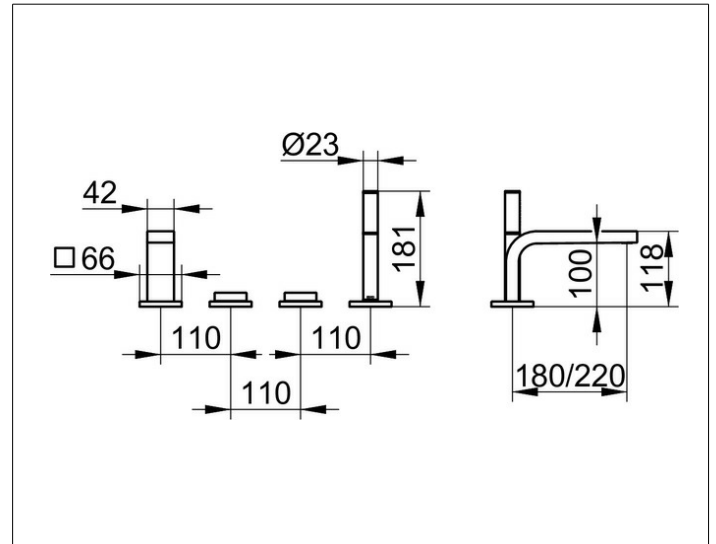

Edition 11

51130130200 Bath controls & hand-shower

PRODUCT

DRAWING

PRODUCT ATTRIBUTES

4-hole bath set, deck-mounted
 aerator M 24x1
 ceramic valves for temperature and volume control/diverter
 concealable hand shower,
 pressure hoses 600 mm thread size 1/2 x thread size 1/2 inch
 with backflow preventer

SURFACE

brushed black chrome

DIMENSION

Ausladung 220 mm