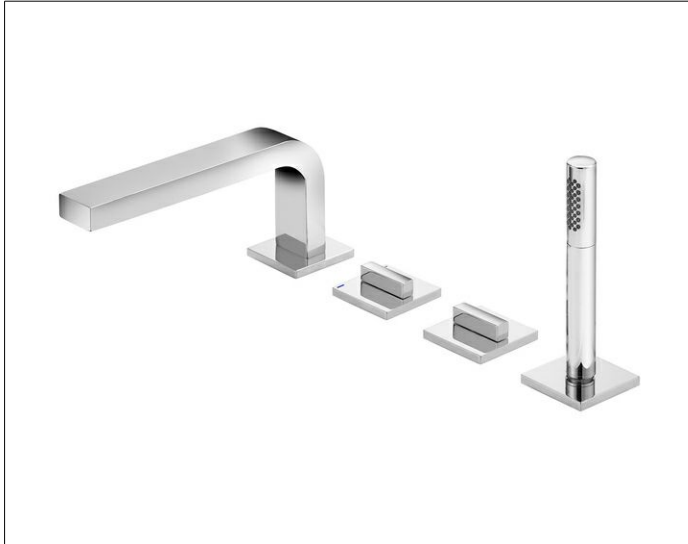

Edition 11

51130130200 Bath controls & hand-shower

PRODUCT

DRAWING

PRODUCT ATTRIBUTES

4-hole bath set, deck-mounted
 aerator M 24x1
 ceramic valves for temperature and volume control/diverter
 concealable hand shower,
 pressure hoses 600 mm thread size 1/2 x thread size 1/2 inch
 with backflow preventer

SURFACE

brushed black chrome

DIMENSION

Ausladung 220 mm