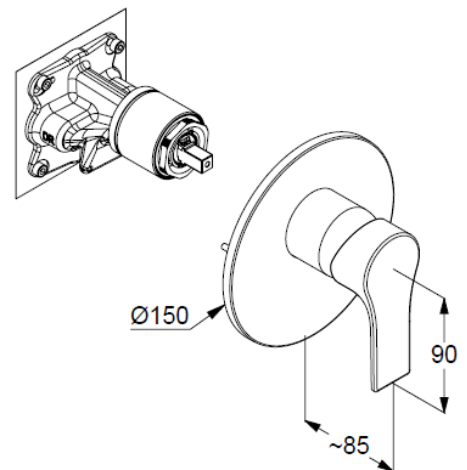

Technische Daten/ Technical Data

KLUDI ZENTA SL
concealed single lever shower mixer

Ref.: 487550565

Finishes:
05 chrome

Product description
Manufacturer KLUDI GmbH & Co. KG
Typ: KLUDI ZENTA SL
concealed single lever shower mixer
Ref.: 487550565

concealed shower mixer
single lever mixer
trim set without pre-installation set
pre installation set KLUDI SLIM.BOXX Ref.: 88022
trim set with functional unit
wall mounted
solid lever, metal
ceramic cartridge with hot water safety device
flow rate at 3 bar 28 l/min.

Produktabbildung/ Product picture

Maßzeichnung/ Dimensional drawing

Durchfluss/ Flow rate