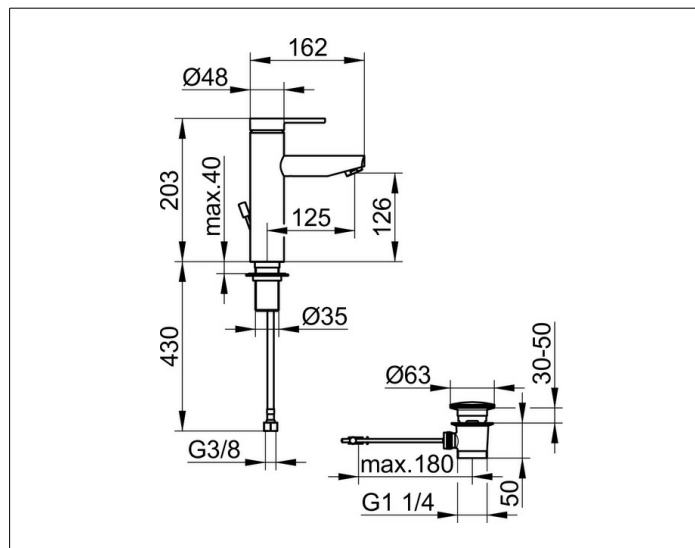

Plan blue

53902010002 Single lever basin mixer 130

PRODUCT

DRAWING

PRODUCT ATTRIBUTES

with pop-up waste 1 1/4 inch
 single hole installation
 cartridge with ceramic discs
 temperature controlled
 M 24x1 aerator, adjustable +/- 8°
 restricted flow rate 6 l/min.
 2 pc. pressure hoses 570 mm G 3/8 inch

SURFACE

chrome-plated

SPECIFICATIONS

KEUCO PLAN BLUE single lever basin mixer, 53902010002
 chrome-plated single lever basin mixer, DN15, big type,
 in an aesthetic and classic design,
 for single hole installation, complete with pop-up waste 1 1/4 inch,
 high-class cartridge with ceramic discs,
 temperature controlled,
 single hole installation with quick-mounting system for washbasins and tops
 with
 a maximal thickness of 40 mm
 aerator M 24 x 1, adjustable +/- 8°
 restricted flow rate 6 l/min,
 visible height 204 mm, height of the outlet 125 mm, projection 162 mm,
 base body diameter 48 mm, outlet diameter 28 mm,
 flexible pressure hoses 570 mm, G 3/8 inch
 fitting tube length 350 mm, pop-up waste G 1 1/4 inch connection thread,
 pull-rod length 400 mm, diameter plug 63 mm