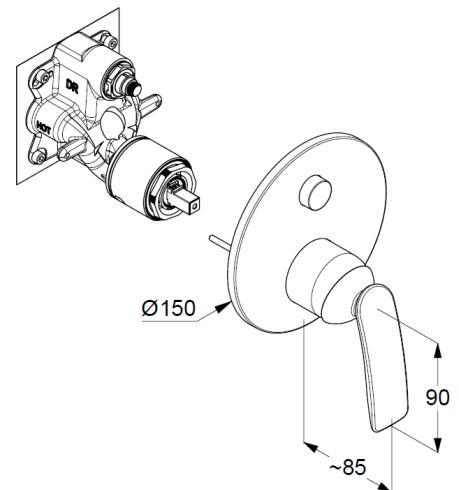

Technische Daten/ Technical Data

KLUDI BALANCE

concealed single lever bath-and shower mixer

Ref.: 527590575

Finishes:

05 chrome

Product description

Manufacturer KLUDI GmbH & Co. KG

Typ: KLUDI BALANCE

concealed single lever bath-and shower mixer

Ref.: 527590575

concealed bath-shower mixer

single lever mixer

trim set without pre-installation set

pre installation set KLUDI SLIM.BOX Ref.: 88022

trim set with functional unit

wall mounted

PUSH&SWITCH diverter

automatic diverter: shower/bath

solid lever, metal

ceramic cartridge with hot water safety device

flow rate bath at 3 bar 28 l/min.

flow rate shower at 3 bar 24 l/min.

Produktabbildung/ Product picture

Maßzeichnung/ Dimensional drawing

Durchfluss/ Flow rate