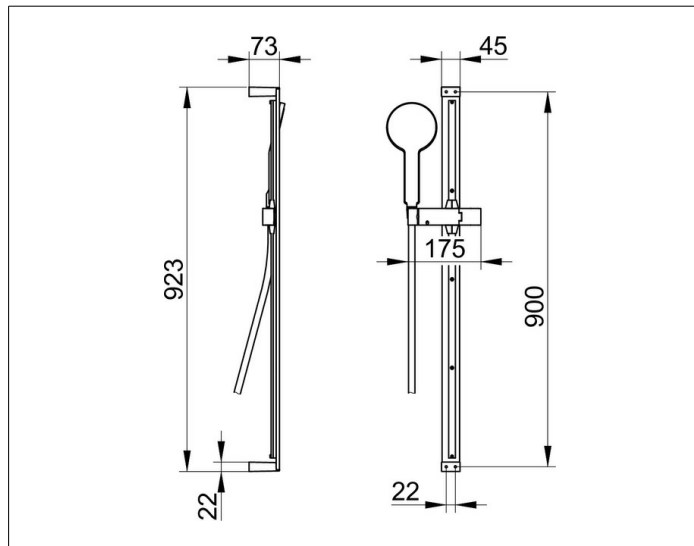

Edition 11

51187010000 Shower set

PRODUCT

DRAWING

PRODUCT ATTRIBUTES

consisting of:

- rail 900 mm and hand-shower bracket height adjustable with handle, with adjustable tilt angle, mountable on the right or left side
- spacer disc (5 mm)
- hand shower with normal jet
- shower hose, 1600 mm

SURFACE

chrome-plated

DIMENSION

900 mm