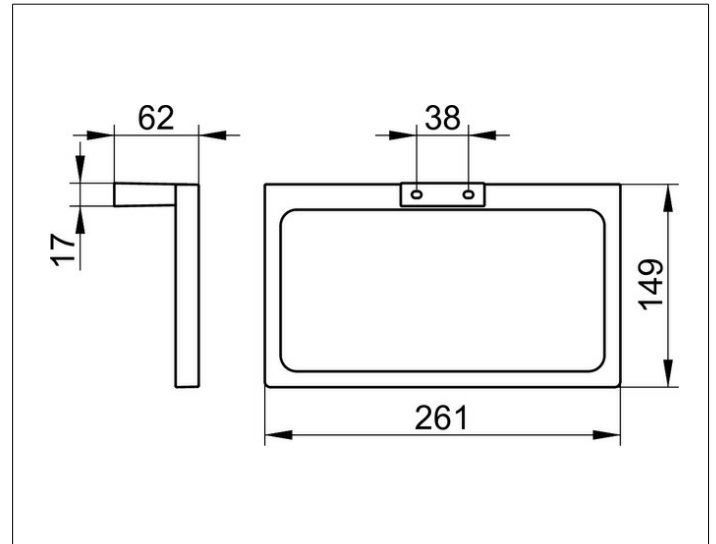

Edition 11

11121030000 Towel ring

PRODUCT

DRAWING

SURFACE

brushed bronze

SPECIFICATIONS

KEUCO EDITION 11 towel ring 11121030000
brushed bronze towel ring in formal design and clear geometric shapes
Width 10-1/4" Depth: 2-7/16",
delivery with corrosion resistant mounting hardware