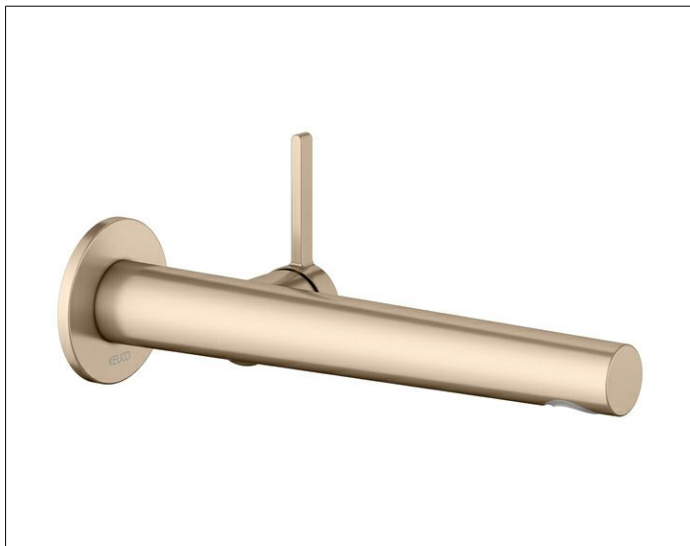

**Edition 400**

**51516032101 Single lever basin mixer**

**PRODUCT**

**DRAWING**

**PRODUCT ATTRIBUTES**

concealed, DN 15, with round decorative disc,  
mixing cartridge with ceramic sealing gaskets  
aerator SLIM SSR M 24x1, adjustable,  
flow rate limited to 7,6 l/min.  
in combination with rough part 59916 000075

**SURFACE**

brushed bronze

**DIMENSION**

Ausladung 243 mm

**SPECIFICATIONS**

KEUCO Single lever basin mixer 51516 032101  
Single lever basin mixer in surface brushed-bronze (PVD),  
made of low-dezincification brass,  
concealed, with round decorative disc,  
high-quality cartridge with ceramic discs  
metal actuator,  
disc diameter 72 mm, thickness 6 mm,  
outlet diameter 36 mm,  
total projection 265mm, water leakage at 243mm,  
aerator SLIM SSR M 24x1, flow angle adjustable +/-8°  
flow rate limited to 7,6 l/min.

Note:

Suitable rough part 59916000075