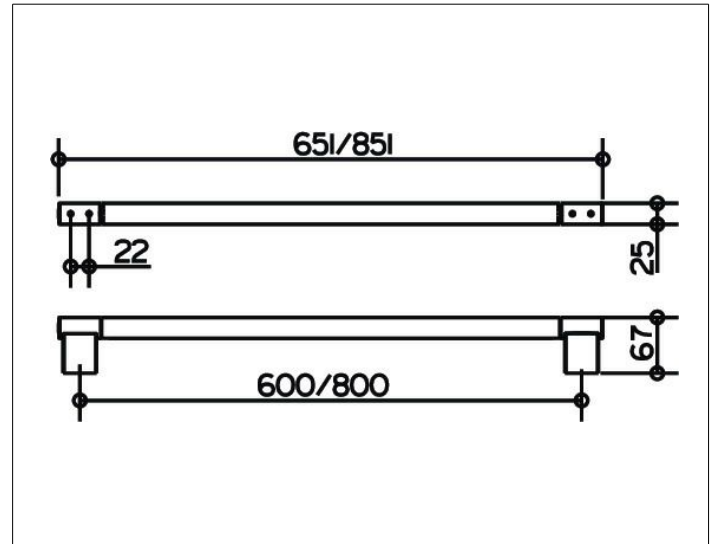

Plan
14901070600 Towel rail

PRODUCT

DRAWING

SURFACE

stainless steel

DIMENSION

600 mm

SPECIFICATIONS

KEUCO PLAN towel rail 14901070600
 stainless steel towel rail, in a stylish yet functional design
 anti static, easy to clean
 Centre to centre 600 mm with overall width of 651 mm
 depth 67 mm
 The towel rail is fitted with 4 hidden fixing points
 incl. corrosion-free mounting material