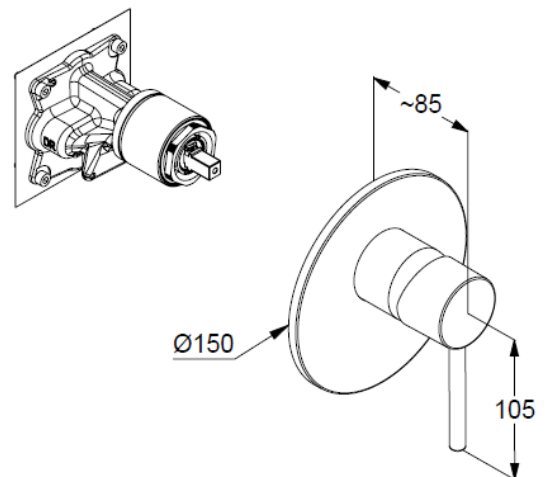

Technische Daten/ Technical Data

KLUDI BOZZ

concealed single lever shower mixer

Ref.: 387555376

Finishes:

53 matt white

Product description

Manufacturer KLUDI GmbH & Co. KG

Typ: KLUDI BOZZ

concealed single lever shower mixer

Ref.: 387555376

concealed shower mixer

single lever mixer

trim set without pre-installation set

pre installation set KLUDI SLIM.BOXX Ref.: 88022

trim set with functional unit

wall mounted

solid lever, metal

ceramic cartridge with hot water safety device

flow rate at 3 bar 28 l/min.

Produktabbildung/ Product picture

Maßzeichnung/ Dimensional drawing

Durchfluss/ Flow rate