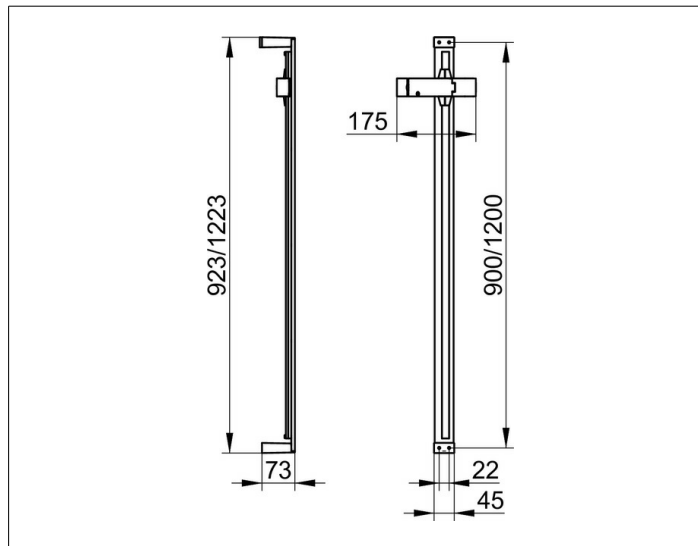

Edition 11

51185010900 Hand shower sliding rail

PRODUCT

DRAWING

PRODUCT ATTRIBUTES

consisting of:
 - rail and hand-shower bracket
 height adjustable with handle, with adjustable tilt angle,
 mountable on the right or left side
 - spacer disc (3/16 inches)

SURFACE

chrome-plated

DIMENSION

900 mm

SPECIFICATIONS

KEUCO EDITION 11 shower rail 51185010900
 High gloss chrome shower rail
 in clear-cut design and geometric shapes for wall mounting, consisting of:
 Wall bar with slide shower,
 Wall bar length 35-7/16"
 Overall dimensions 48-1/8"
 Borehole at 35-7/16"
 Radius 2-7/8"
 Height adjustment with handle, infinitely adjustable tilt angle
 with tile balance disc (3/16")
 The shower rail has 4 fixing points
 Comes with corrosion resistant mounting hardware