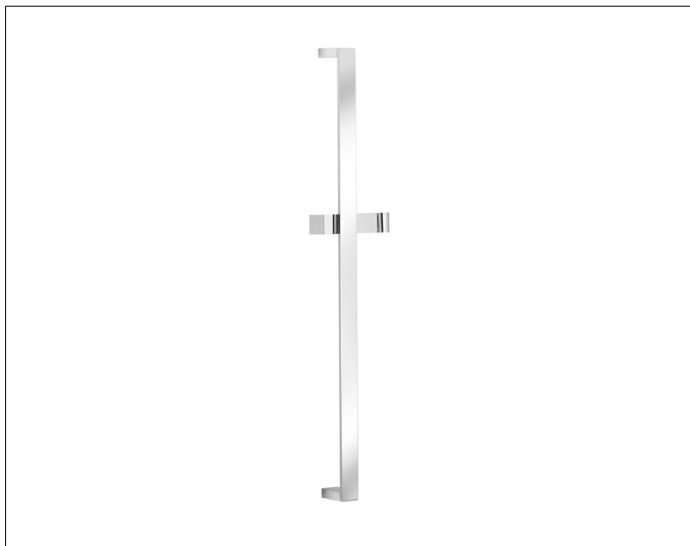

Edition 11

51185010900 Hand shower sliding rail

PRODUCT

DRAWING

PRODUCT ATTRIBUTES

consisting of:
 - rail and hand-shower bracket
 height adjustable with handle, with adjustable tilt angle,
 mountable on the right or left side
 - spacer disc (3/16 inches)

SURFACE

chrome-plated

DIMENSION

900 mm

SPECIFICATIONS

KEUCO EDITION 11 shower rail 51185010900
 High gloss chrome shower rail
 in clear-cut design and geometric shapes for wall mounting, consisting of:
 Wall bar with slide shower,
 Wall bar length 35-7/16"
 Overall dimensions 48-1/8"
 Borehole at 35-7/16"
 Radius 2-7/8"
 Height adjustment with handle, infinitely adjustable tilt angle
 with tile balance disc (3/16")
 The shower rail has 4 fixing points
 Comes with corrosion resistant mounting hardware