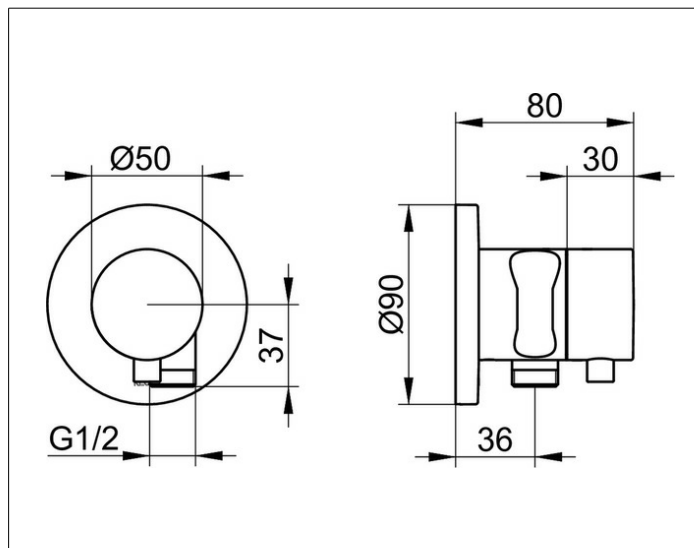

**IXMO**

**59556011201 2-way diverter valve with wall outlet for shower hose and hand shower bracket DN 15**

**PRODUCT**

**DRAWING**

**PRODUCT ATTRIBUTES**

for shower hoses with fitted conical end brackets  
Set complete with:  
handle, casing, rosette (round) and diverter valve,  
intrinsically safe against backflow,  
suitable for rough part no. 59556 000170

**SURFACE**

chrome-plated

**DIMENSION**

IXMO Comfort, rund

**SPECIFICATIONS**

KEUCO IXMO 2-way diverter valve  
with wall outlet for shower hose  
and hand shower bracket DN 15, 59556011201  
chrome-plated 2-way diverter valve,  
IXMO Comfort lever with wall outlet for shower  
and hand shower bracket, with round rosette,  
freely positionable, with backflow preventer,  
installation depth 80 - 110 mm,  
with adjustment facilities whilst assembling  
for handle and rosette,  
with hose connection G1/2 inch  
and integrated hand shower bracket,  
for shower hoses with fitted conical end brackets,  
e.g KEUCO shower hose 54995...,  
rosette diameter 90 mm, 10 mm thick,  
total depth 80 mm,  
set complete with:  
handle, sleeve, rosette (round) and diverter valve,  
suitable for rough part no. 59556000170