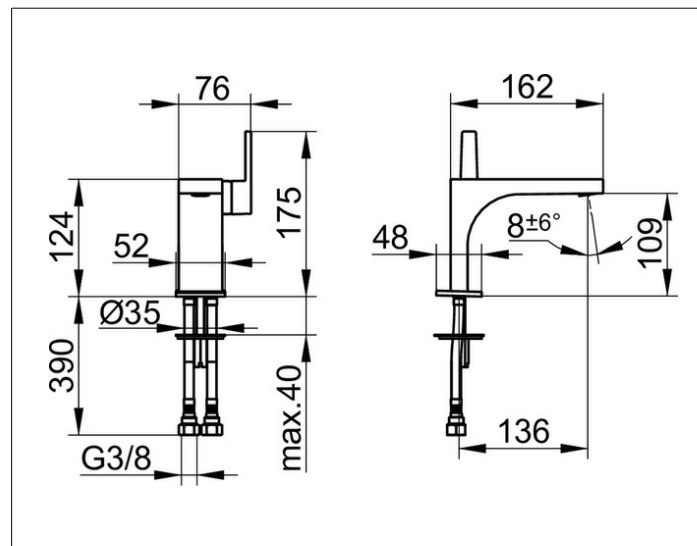

Edition 11

51104130100 Single lever basin mixer 110

**PRODUCT**

**DRAWING**

**PRODUCT ATTRIBUTES**

without pop-up waste,  
 single hole installation,  
 cartridge with ceramic discs,  
 aerator SLIM SSR M 24x1, adjustable,  
 pressure hoses 435 mm, G 3/8 inch  
 flow rate reduced to 7,6 l/min.