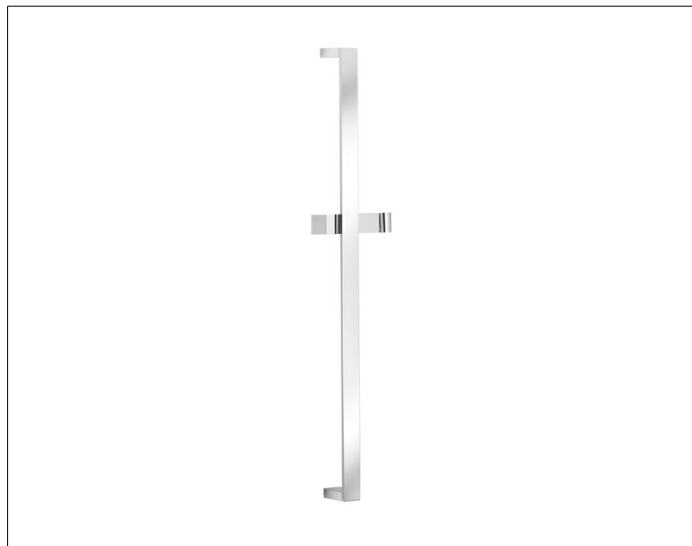

Edition 11

51185030900 Hand shower sliding rail

PRODUCT

DRAWING

PRODUCT ATTRIBUTES

consisting of:
 - rail and hand-shower bracket
 height adjustable with handle, with adjustable tilt angle,
 mountable on the right or left side
 - spacer disc (3/16 inches)

SURFACE

brushed bronze

DIMENSION

900 mm

SPECIFICATIONS

KEUCO EDITION 11 shower rail 51185030900
 brushed bronze shower rail
 in clear-cut design and geometric shapes for wall mounting, consisting of:
 Wall bar with slide shower,
 Wall bar length 35-7/16"
 Overall dimensions 48-1/8"
 Borehole at 35-7/16"
 Radius 2-7/8"
 Height adjustment with handle, infinitely adjustable tilt angle
 with tile balance disc (3/16")
 The shower rail has 4 fixing points
 Comes with corrosion resistant mounting hardware