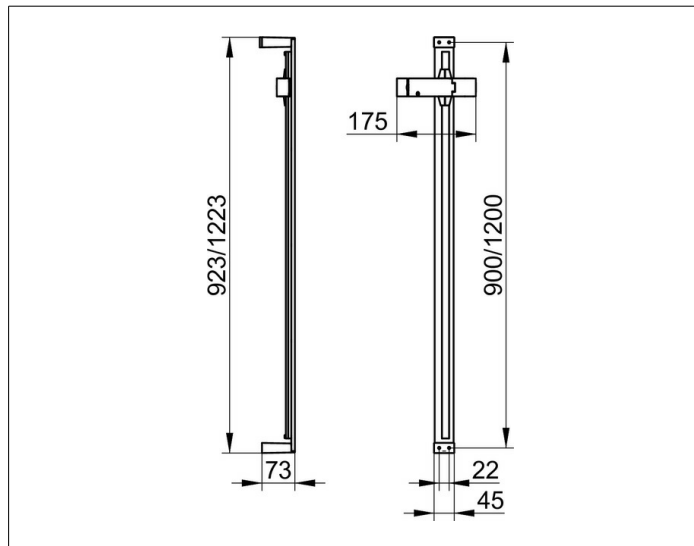

Edition 11

51185030900 Hand shower sliding rail

PRODUCT

DRAWING

PRODUCT ATTRIBUTES

consisting of:
 - rail and hand-shower bracket
 height adjustable with handle, with adjustable tilt angle,
 mountable on the right or left side
 - spacer disc (3/16 inches)

SURFACE

brushed bronze

DIMENSION

900 mm

SPECIFICATIONS

KEUCO EDITION 11 shower rail 51185030900
 brushed bronze shower rail
 in clear-cut design and geometric shapes for wall mounting, consisting of:
 Wall bar with slide shower,
 Wall bar length 35-7/16"
 Overall dimensions 48-1/8"
 Borehole at 35-7/16"
 Radius 2-7/8"
 Height adjustment with handle, infinitely adjustable tilt angle
 with tile balance disc (3/16")
 The shower rail has 4 fixing points
 Comes with corrosion resistant mounting hardware