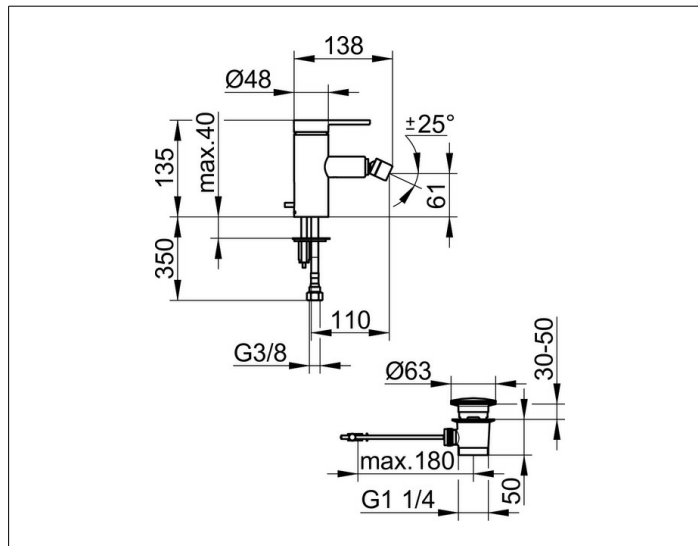

**Plan blue**

**53909010000 Single lever bidet mixer**

**PRODUCT**

**DRAWING**

**PRODUCT ATTRIBUTES**

with pop-up waste 1 1/4 inch  
 single hole installation  
 cartridge with ceramic discs  
 temperature controlled  
 aerator M 24x1, with ball joint  
 2 pc. pressure hoses 420 mm G 3/8 inch  
 restricted flow rate 7,6 l/min.

**SURFACE**

chrome-plated

**SPECIFICATIONS**

KEUCO PLAN BLUE single lever bidet mixer, 53909010000, chrome-plated single lever basin mixer, DN15, in an aesthetic and functional design,  
 for single hole installation, complete with pop-up waste 1 1/4 inch, high-class cartridge with ceramic discs, temperature controlled, restricted flow rate 6 l/min, single hole installation  
 aerator M 24 x 1 with ball joint, restricted flow rate 6 l/min,  
 visible height 136 mm, height of the outlet 19 mm, projection 138 mm, base body diameter 48 mm, outlet diameter 28 mm, flexible pressure hoses, length 420 mm G 3/8 inch, fitting tube length 350 mm, pop-up waste G 1 1/4 inch thread, pull-rod length 400 mm, diameter plug 63 mm, PA-IX 6908/IO / DVGW certificated