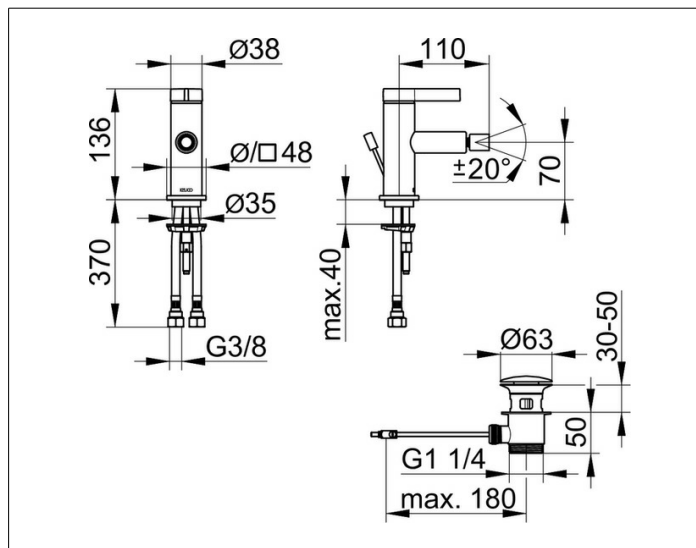

IXMO

59509011000 Single lever bidet mixer

PRODUCT

DRAWING

PRODUCT ATTRIBUTES

with pop-up waste 1 1/4 inch
mit runder Rosette,
single hole installation
cartridge with ceramic discs
Ball-joint aerator cache T J M 18,5x1
pressure hoses 435 mm, G 3/8 inch
flow rate reduced to 7,6 l/min.

SURFACE

chrome-plated

DIMENSION

IXMO Pure, Rosette rund

SPECIFICATIONS

KEUCO, IXMO, Single lever bidet mixer, 59509011000, Single lever bidet mixer with square and round rosette in highgloss chrome-plated surface in IXMO design PURE, with pop-up waste with G 1 1/4 inch connection thread,

Unique technology, multifunctional minimalism: With IXMO, functions are intelligently combined, Design: round, surface mounting, material: low-dezincification brass, chrome-plated, total height: 136mm, height to bottom edge of aerator: 70mm, width: 48mm, projection: 110mm, rosette size: Ø 48mm, round rosette is included in delivery, square rosette measuring 48 x 48mm is optionally available (article no.: 59599010202)

single hole installation with quick installation system, cartridge: high quality cartridge with ceramic discs, single lever mixer, aerator cache TT M 18,5x1, ball joint, restricted flow rate 7,6 l/min