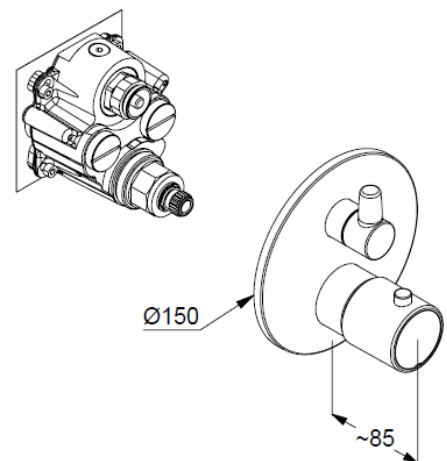

pre installation set KLUDI FLEXX.BOX Ref.: 88022

wall mounted

trim set with functional unit

with ceramic shut-off valve 90°/90°

temperature handle with hot water safety at 38°C

optional temperature limiter at 43°C included

### Produktabbildung/ Product picture

### Maßzeichnung/ Dimensional drawing