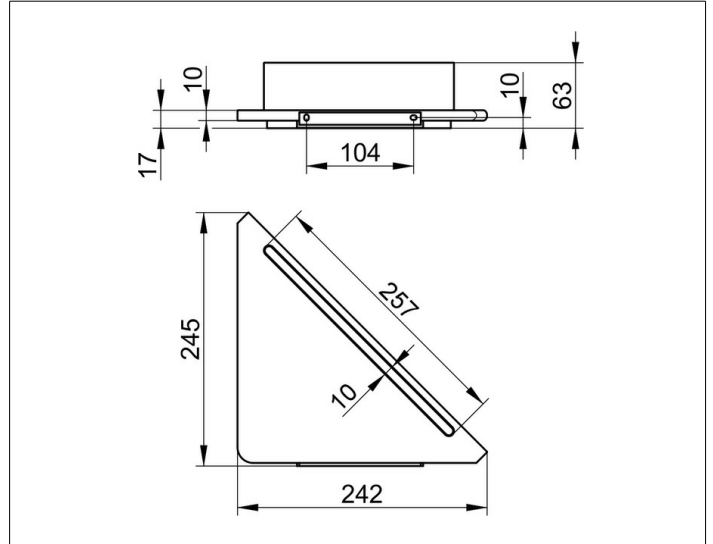

Edition 400

11557170100 Shower shelf for corner installation

**PRODUCT**

**DRAWING**

**PRODUCT ATTRIBUTES**

with integrated glass wiper

**SURFACE**

aluminium silver anodized (E6 EV1)/white (RAL 9010)