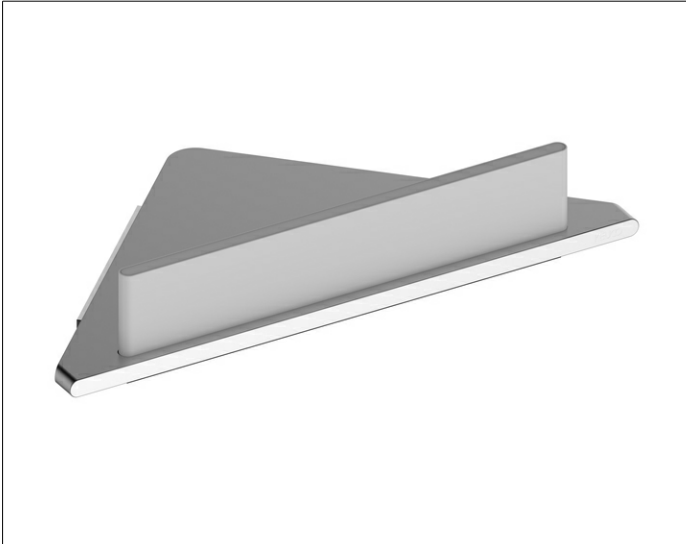

Edition 400

11557170100 Shower shelf for corner installation

**PRODUCT**

**DRAWING**

**PRODUCT ATTRIBUTES**

with integrated glass wiper

**SURFACE**

aluminium silver anodized (E6 EV1)/white (RAL 9010)