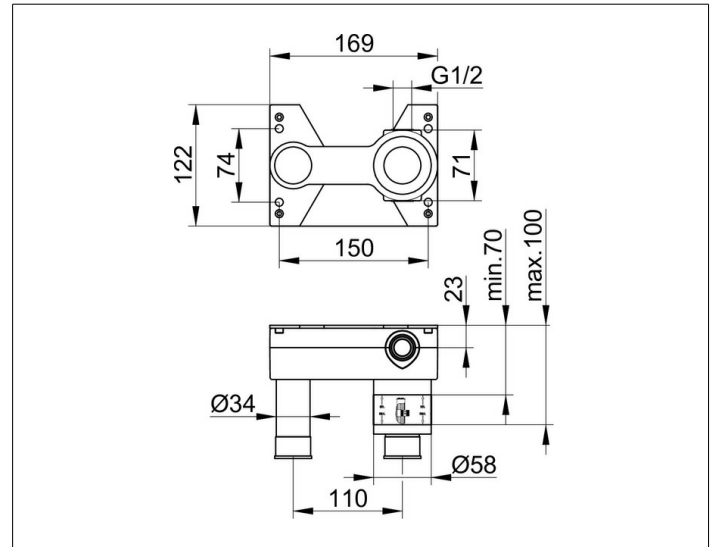

Generic fittings

5991600070 Rough part

PRODUCT

DRAWING

PRODUCT ATTRIBUTES

concealed, for single lever basin mixer, wallmounted
flexible arrangement of lever and spout possible
during assembly

SPECIFICATIONS

KEUCO rough part for single-lever basin mixer, 5991600070
For KEUCO concealed single-lever basin mixer,
flexible arrangement of handle and spout possible during installation:
left, right, top, bottom
Suitable for article No.
51516010200, 51516010201, 51516010202, 51116010201,
51116010202, 51116010200, 51616010200