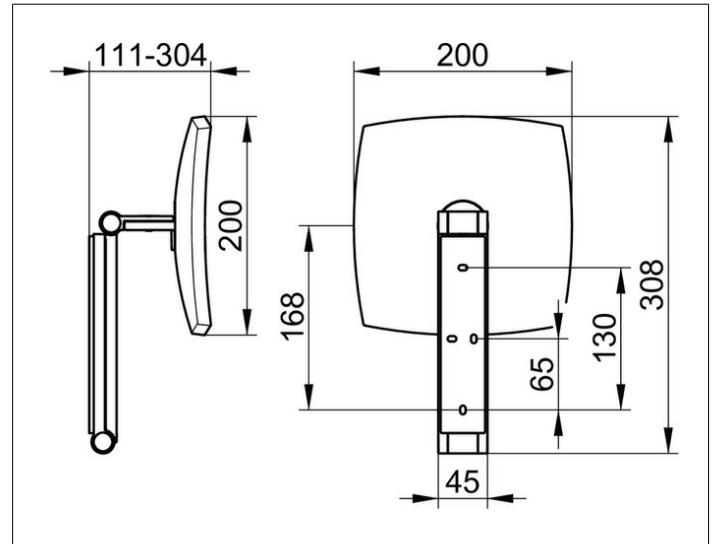

**Cosmetic mirrors**

17613010000 Cosmetic mirror

**PRODUCT**

**DRAWING**

**PRODUCT ATTRIBUTES**

non illuminated,  
on pivoted rail adjustable in three dimensions,  
one-sided mirror, magnification factor x 5

**SURFACE**

chrome-plated

**SPECIFICATIONS**

KEUCO iLook\_move cosmetic mirror, 1761300000  
high quality cosmetic mirror, square,  
chrome-plated, non illuminated,  
on pivoted rail, surface wall-mounted with 4 fixing points  
for an optimal load distribution,  
adjustable in three dimensions,  
one-sided mirror, concave,  
magnification factor x 5,  
Height wall mounting 180 mm, Width ca. 45 mm,  
max. Height ca. 500 mm, External dimensions 200 x 200 mm,  
max. depth ca. 300 mm,  
the cosmetic mirror is fitted concealed,  
delivery includes anti corrosion fixings