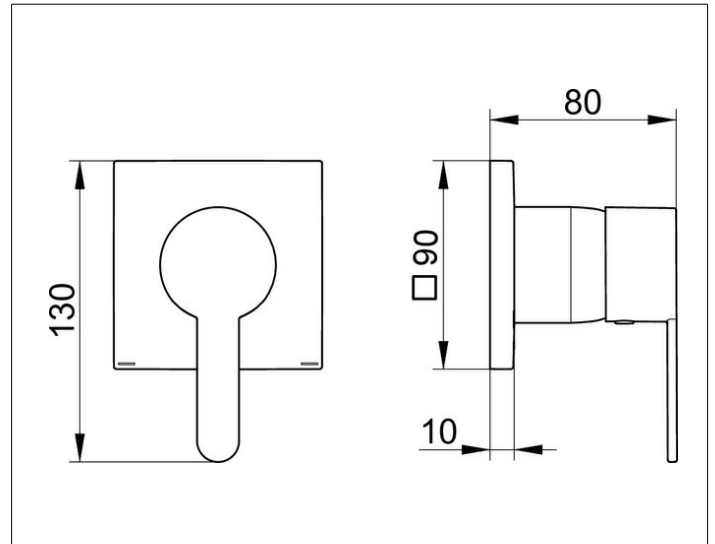

IXMO

59551010302 Single lever mixer DN 15

PRODUCT

DRAWING

PRODUCT ATTRIBUTES

Mixing cartridge with ceramic sealing gaskets
temperature controlled
set complete with:
handle, sleeve, rosette (square) and installation unit,
suitable for rough part no. 59551 000070

SURFACE

chrome-plated